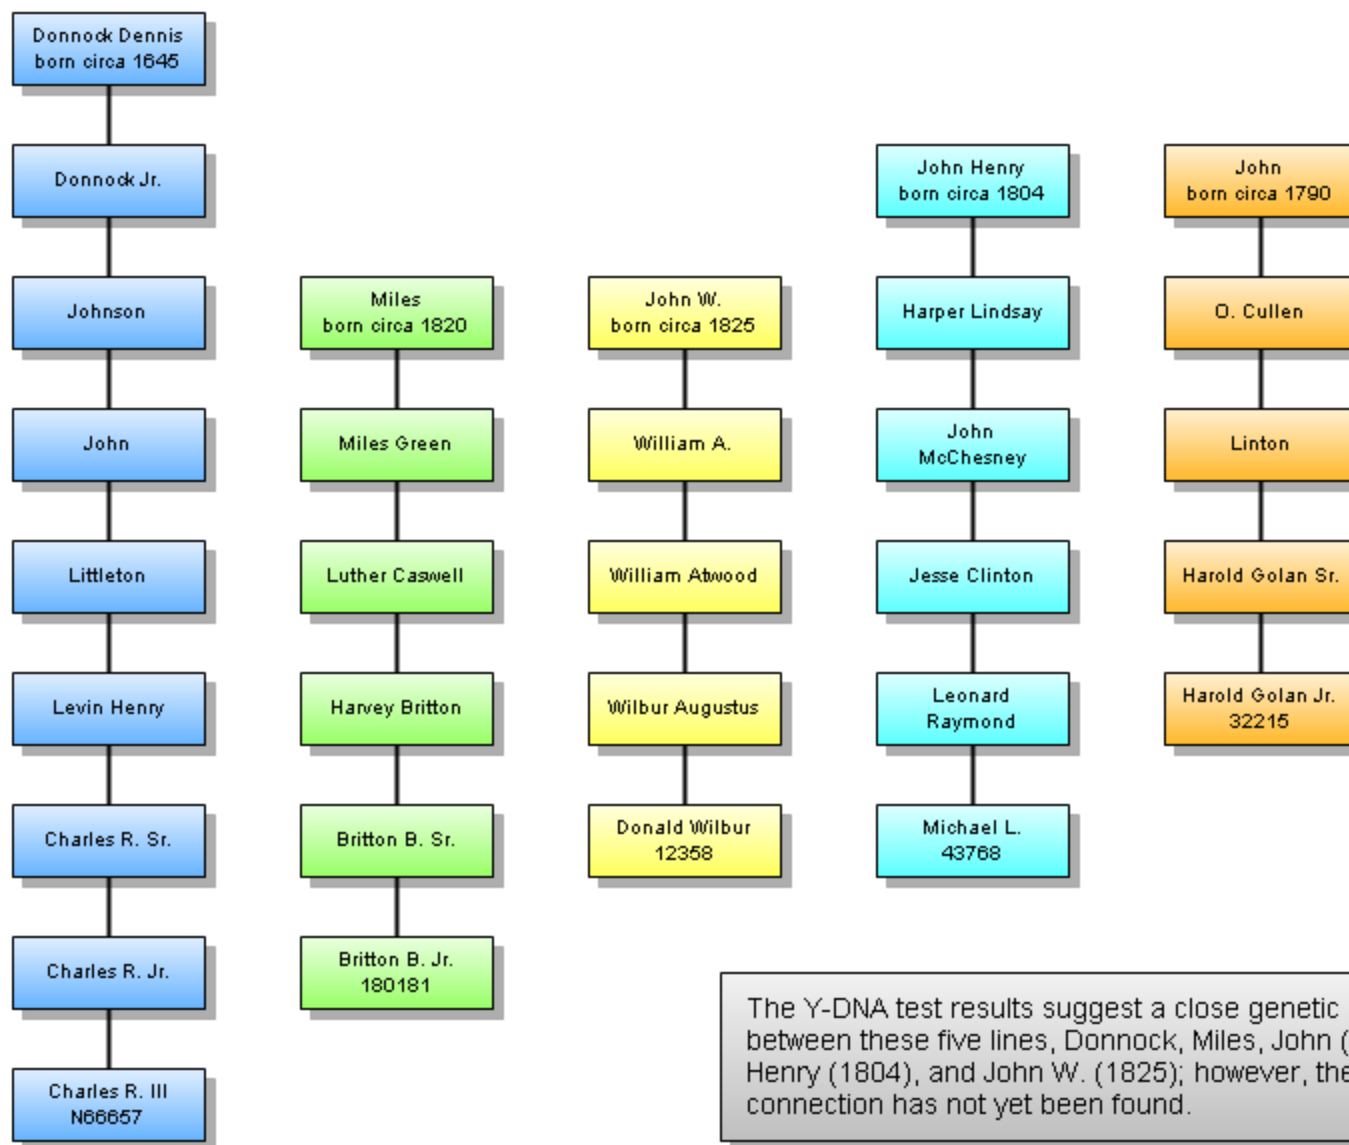

The Dennis Surname DNA Project

Dennis Family Group 6

This chart represents the direct paternal ancestry of each participant from Dennis Family Group 6 of the Dennis Surname DNA Project. The bottom box in each line represents the project participant for that line and his respective kit number.

Please visit www.dennisdna.org for more information.